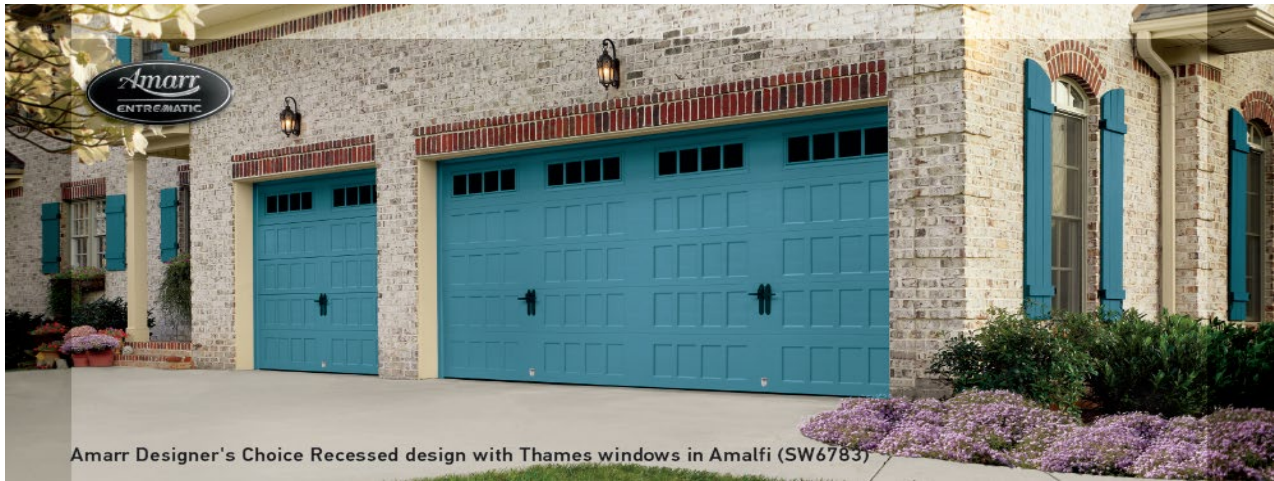

SnapDry™ Paint Colors Approved for Exterior Use

All colors are semi-gloss finish

Reds

Amaryllis	6591	Doeskin	6044	Likeable Sand	6058	Rosaline Pearl	9077
Arresting Auburn*	6034	Dressy Rose	6024	Malted Milk	6057	Rose	6290
Artistic Taupe	6030	Dutch Cocoa	6032	Likeable Sand	6058	Rose Embroidery	6297
Berry Bush	6292	Emerging Taupe	6045	Memorable Rose	6311	Rosebay	6563
Blackberry*	7577	Enticing Red	6600	Mocha	6067	Rosebud	6288
Bold Brick	6327	Eros Pink	6860	Morrocان Brown	6060	Rosy Outlook	6316
Bonafide Beige	6065	Fine wine*	6307	Nuthatch	6088	Ruby Shade	6572
Brevity Brown*	6068	Fired Brick*	6335	Positive Red*	6871	Rugged Brown*	6062
Brick Paver*	7599	Fireweed*	6328	Pressed Flower	6304	Rustic Red*	7593
Burgundy*	6300	Firey Brown*	6055	Radish*	6861	Salute*	7582
Canyon Clay	6054	Flower Pot*	6334	Rambling Rose	6305	Sand Dune	6086
Charming Pink	6309	Forward Fuchsia*	6842	Red Barn*	7591	Sand Trap	6066
Cheery	6584	Framboise*	6566	Red Bay*	6321	Sandbank	6052
Cherries Jubilee	6862	French Roast*	6069	Redbud	6312	Sashay Sand	6051
Cherry Tomato*	6864	Glamour	6031	Reddened Earth	6053	Socialite	6025
Concerto	6298	Grounded	6089	Reddish	6319	Swing Brown	6046
Constant Coral	6325	Haute Pink	6570	Rembrandt Ruby	0033	Tanbark	6061
Coral Bells	6593	Heartthrob*	6866	Resounding Rose	6318	Teaberry	6561
Coral Island	6332	Innocence	6302	Reticence	6064	Terra Brun*	6048
Coral Reef	6606	Insightful Rose	6023	River Rouge	6026	Tile Red*	7261
Crabby Apple*	7592	Interface Tan	6059	Romance	6323	Trusty Tan	6087
Demure	6295	Jaipur Pink	6577	Rookwood Red*	2802	Wild Currant*	7583
Dishy Coral	6598	Java*	6090				

Oranges

Almond Roca	9105	Jersey Cream	6379	Sierra Redwood	7598	Sun Bleached Orche	9011
Ambitious Amber	6366	Peach Fuzz	6344	Sociable	6359	Sweet Orange	6351
Copper Harbor	6634	Pennywise	6349	Sockeye	6619	Tigereye	6362
Fame Orange	6346	Persimmon	6339	Soft Apricot	6352	Truepenny	6355
Flan	6652	Polvo de oro	9012	Spicy Hue	6342	Viva Gold	6367
Harvester	6373	Portabello	6102	Spun Sugar	6337	Warming Peach	6338
Humble Gold	6380	Red Cent	6341	Sumptous Peach	6345	Windswept Canyon	9010
Jalapeno	6629	Rookwood Terra Cotta	2803				

* These Color Zone colors are not recommended for triple-layer, polystyrene-insulated doors due to the possible negative effects of heat gain on the polystyrene insulation on. Specifically, these Color Zone colors on Stratford ST3000, Heritage HR3000, Oak Summit OS3000, Lincoln LI3000, Hillcrest HI3000, Amarr 2731, 2732 or 2432 voids the Section Material limited warranty.

**SHERWIN
WILLIAMS.**