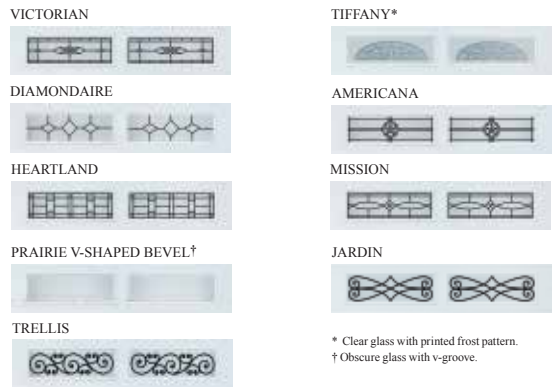

DECORATIVE HARDWARE

	Vintage Plus Series 1000	Vintage Plus Series 2000	Vintage Plus Series 3000
Panel Designs	4	4	4
Insulation¹	N/A	Polystyrene	Polystyrene
Thermal Break & Wear Seal			✓
R-Value²	N/A	6.84	6.48
Steel Thickness	25 ga	25 ga	27/27 ga
Door Thickness	2" (5.1cm)	2" (5.1cm)	1 3/8" (3.4cm)
Bottom Retainer			
Steel	✓	✓	
Extruded Aluminum			✓
Window Glass Options			
Single Strength	✓	✓	✓
Insulated			Clear Only
Wind Load Available³	✓	✓	✓
Exterior Color Options			
True White	✓	✓	✓
Almond	✓	✓	✓
Sandtone	✓	✓	✓
Wicker Tan	✓	✓	✓
Hunter Green			✓
Gray			✓
Dark Brown	✓	✓	✓
Terratone	✓	✓	✓
Woodgrain	Price upcharge applies.		
Golden Oak	✓	✓	✓
Walnut	✓	✓	✓
Mahogany	✓	✓	✓
Warranty⁴			
Paint Finish	15 Years	25 Years	Lifetime
Hardware	1 Year	2 Years	3 Years