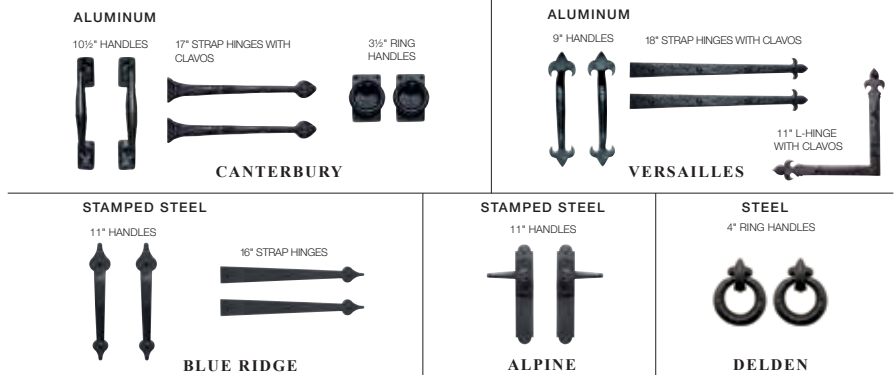

¹ Insulation has passed self-ignition, flamespread and smoke developed index fire testing.
² Calculated door section R-value is in accordance with DASMA TDS-163.
³ It is your responsibility to make sure your garage door meets local building codes.
⁴ For complete warranty details, visit deldenmfg.com or contact your local Delden dealer.
Delden reserves the right to change specifications and designs without notice and without incurring obligations. Some graphics and details provided courtesy of Entrematic and used by permission.

COLORS

Delden steel doors arrive pre-painted; for custom colors, exterior latex paint must be used. Ask your Delden dealer for instructions on painting.