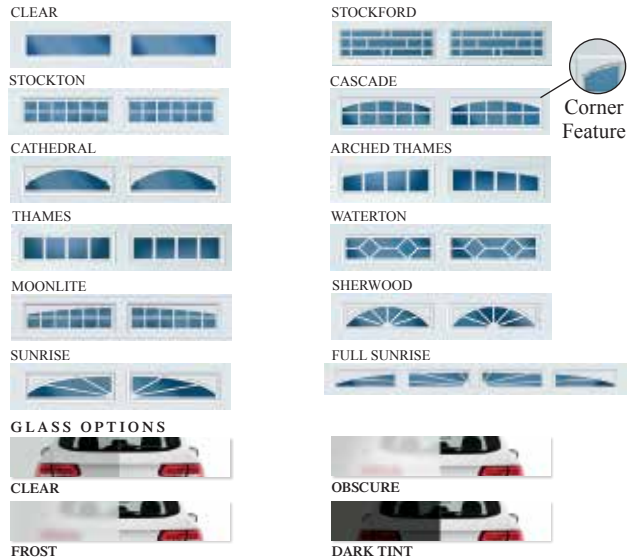

DELDEN DESIGN TRIM INSERTS

ESTATE GLASS™

Tempered obscure glass with baked-on ceramic designs.