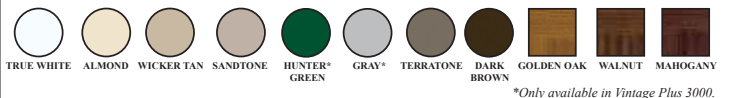

*Only available in Vintage Plus 3000.