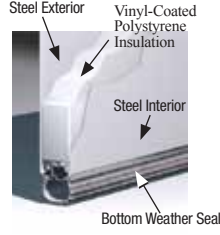

DC-200 Triple-Layer: Steel + Insulation + Steel

- Heavy-Duty Exterior & Interior Steel
- Durable, Reliable, Low Maintenance
- Environmentally Safe Polystyrene Thermal Insulation
- Superior Energy Efficiency
- Extra Quite Operation