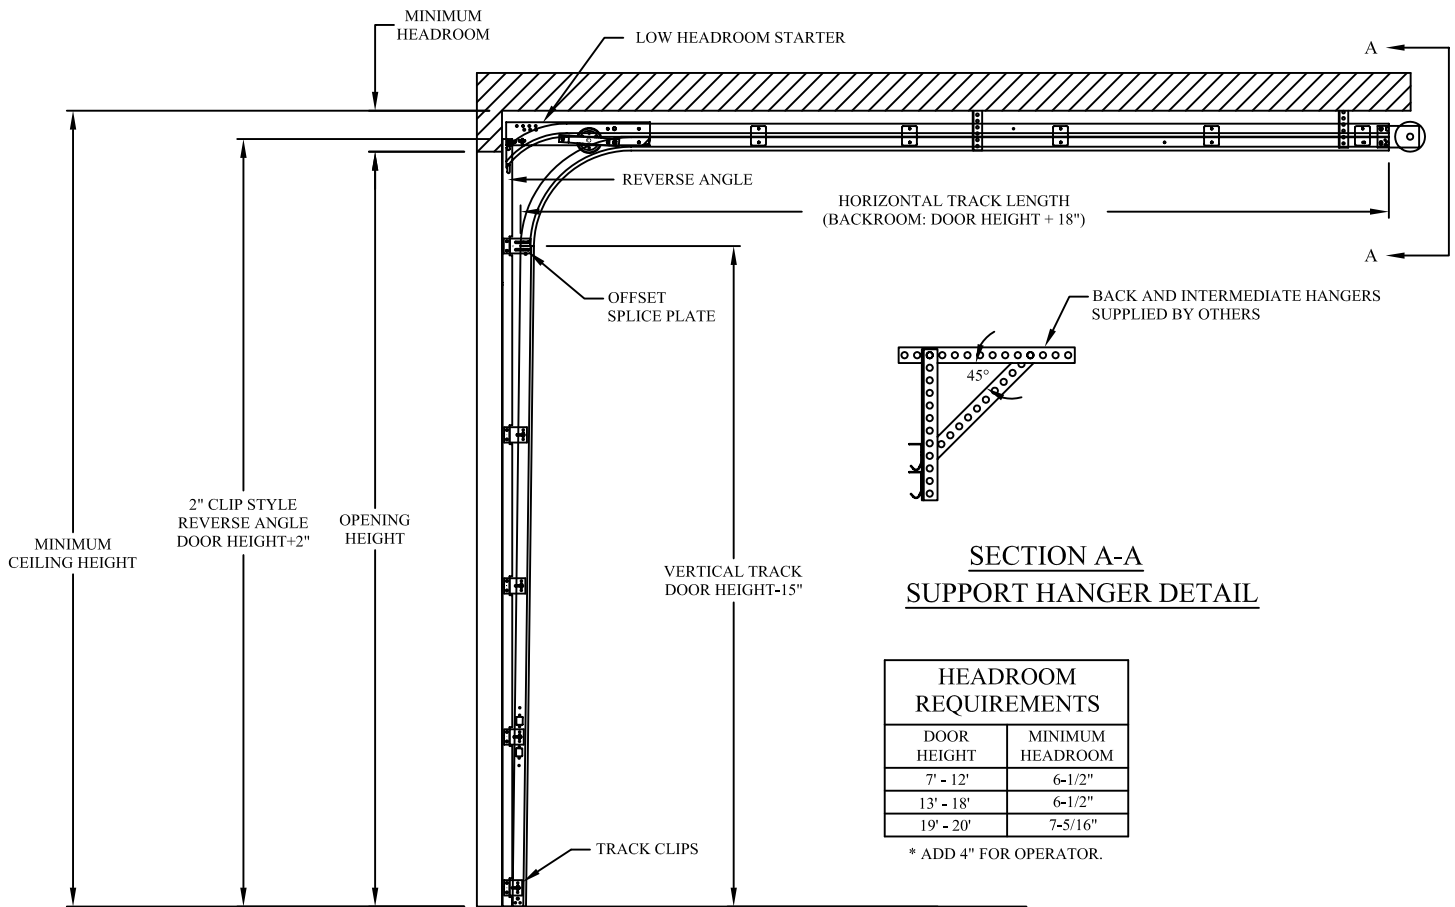

COMMERCIAL REVERSE ANGLE MOUNT LOW HEADROOM
TORSION TO THE REAR

GARAGE DOORS

STANDARD LIFT LOW HEADROOM TO THE REAR
ANGLE MOUNT TRACK SET DETAIL