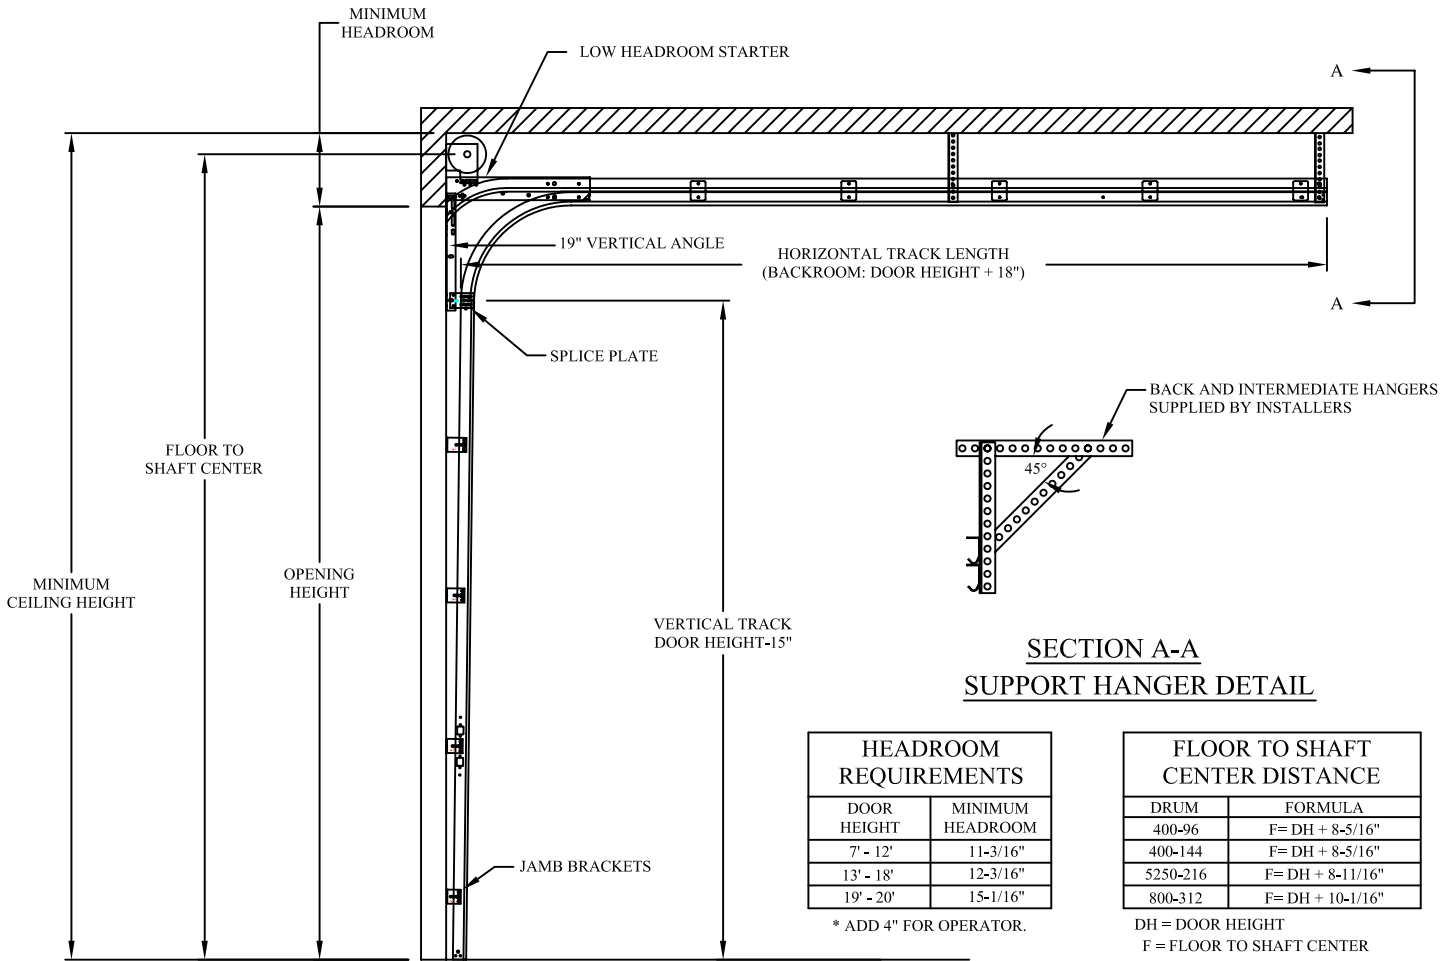

**COMMERCIAL BRACKET MOUNT LOW HEADROOM
TORSION TO THE FRONT**

GARAGE DOORS

**STANDARD LIFT LOW HEADROOM TO THE FRONT
BRACKET MOUNT TRACK SET DETAIL**