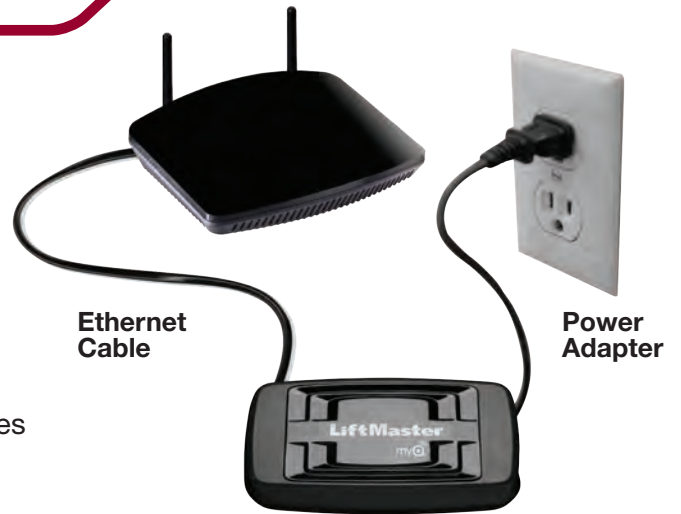

828LM

LIFTMASTER® INTERNET GATEWAY

Quick And Easy Setup

- Connect power and router
- Create an account at MyLiftMaster.com
- Register the LiftMaster® Internet Gateway
- Add MyQ® enabled devices
- Try our new LiftMaster® app for Apple and Android devices (works with iPhone and Android*)
- Go to myliftmaster.com/mobile for other web-enabled phones

*iPhone® is a registered trademark of Apple Inc., and Android™ is a registered trademark of Google Inc.

LiftMaster® Internet Gateway