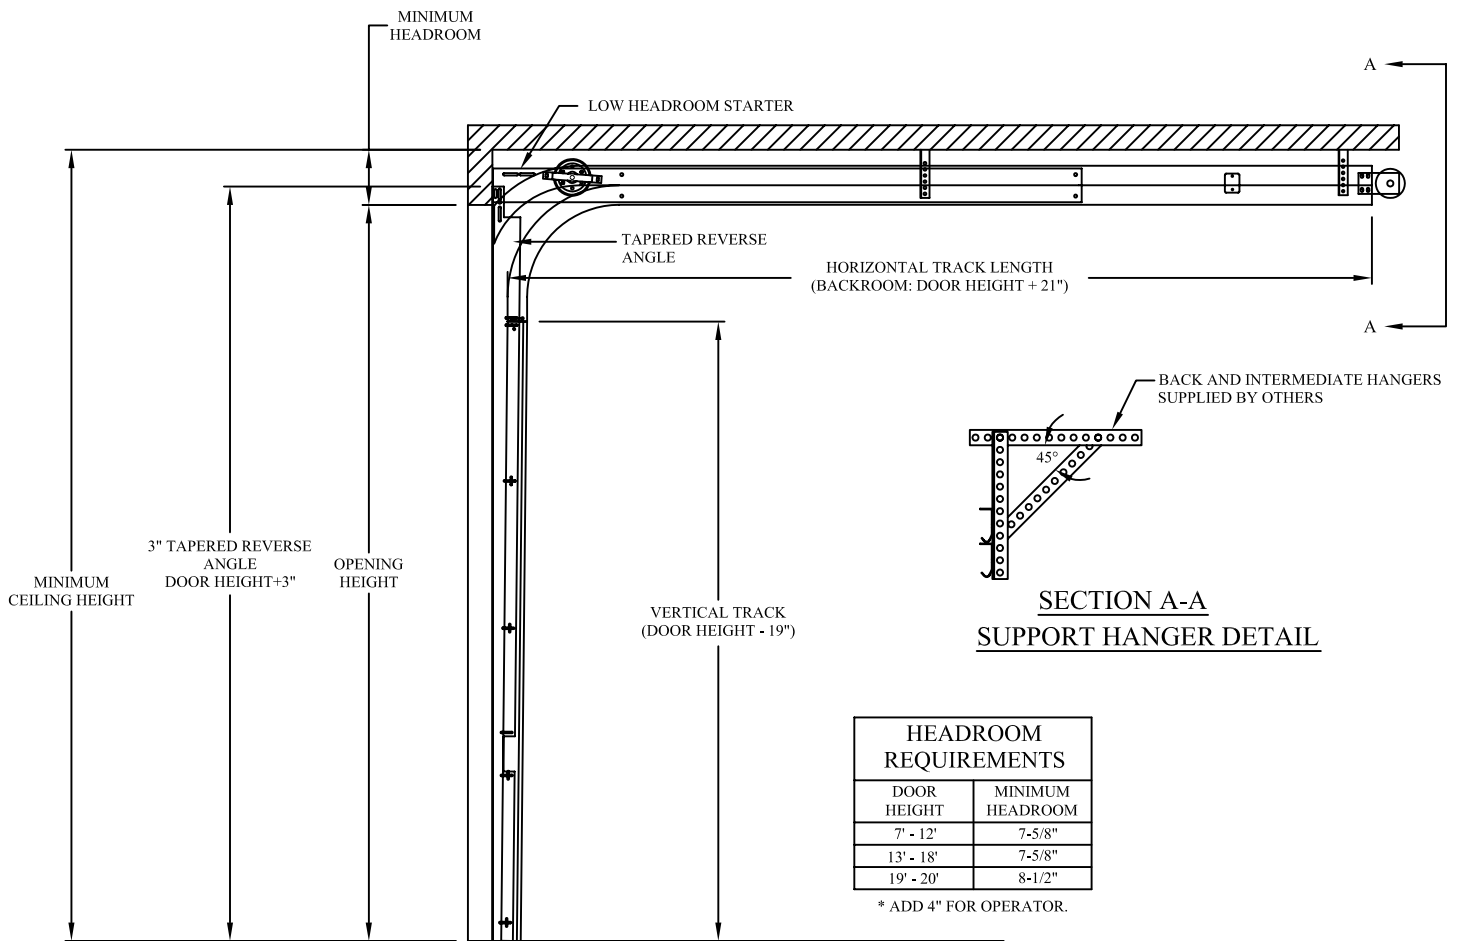

COMMERCIAL TAPERED REVERSE ANGLE MOUNT  
 LOW HEADROOM TORSION TO THE REAR

GARAGE DOORS

STANDARD LIFT LOW HEADROOM TO THE REAR  
 TAPERED REVERSE ANGLE MOUNT TRACK SET DETAIL